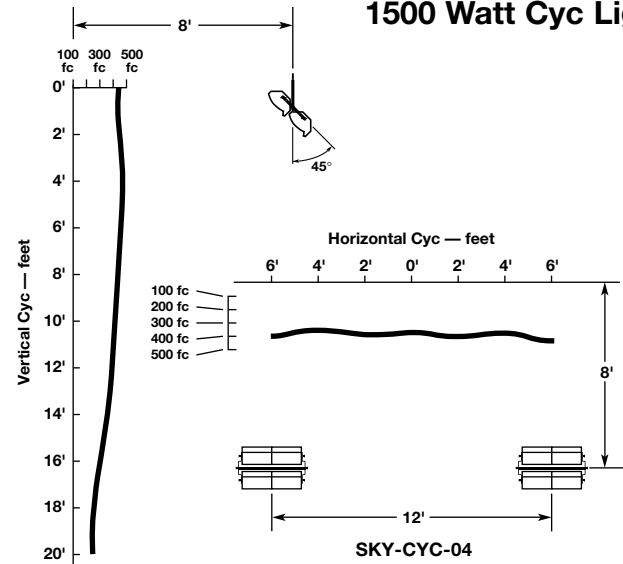

Features

- Lightweight
- Wide spacing — 12' O.C. typical
- Broad even distribution
- High efficiency reflector
- Multiple mounting configurations
- Safety screen(s) included
- U.L. and c.U.L. listed for 1500 watts

WEIGHT: Approx. 12 lbs. for SKY-CYC-01, approx. 22 lbs. SKY-CYC-02H, approx. 37 lbs. for SKY-CYC-02V, approx. 28 lbs. for SKY-CYC-03, and approx. 52 lbs. for SKY-CYC-04.

Accessories

Supplied with luminaire

1500 Watt Cyc Light

SKY-CYC PERFORMANCE CHART WITH FDB LAMP				
Fixture Type	Candepower (Candela)	Beam Angle (Degrees)		Efficiency (%)
		H	V	
SKY-CYC-01	10,924	100°	105°	62.4

LAMP DATA							
Watts	ANSI Code	Finish	Color Temp (°K)	Lumens	Volts	Rated Life (Hours)	Correction Factor
1500	FDB	Clear	3200	41,200	120	400	1.0
1500	FGT	Frost	3200	40,200	120	400	—
1000	FFT	Clear	3200	26,400	120	400	.64
1000	FGV	Frost	3200	25,700	120	400	—