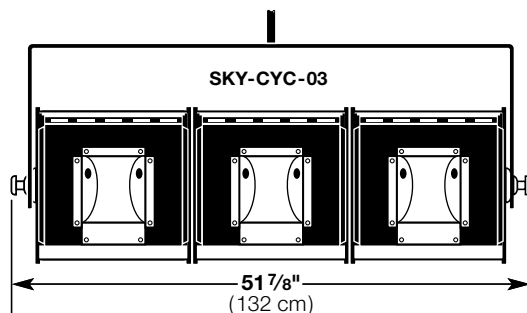

Features

- Lightweight
- Wide spacing — 12' O.C. typical
- Broad even distribution
- High efficiency reflector
- Multiple mounting configurations
- Safety screen(s) included
- U.L. and c.U.L. listed for 1500 watts

Specifications may vary from time of printing.

Hanging Weight – Approx. 12 lbs. (5.4 kg)

Hanging Weight – Approx. 37 lbs. (16.8 kg)

Hanging Weight – Approx. 22 lbs. (10.0 kg)

Hanging Weight – Approx. 28 lbs. (12.7 kg)