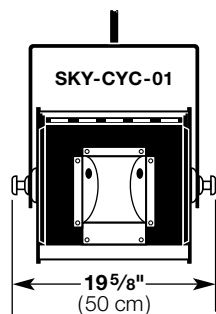

Specifications may vary from time of printing.

Hanging Weight – Approx. 12 lbs. (5.4 kg)