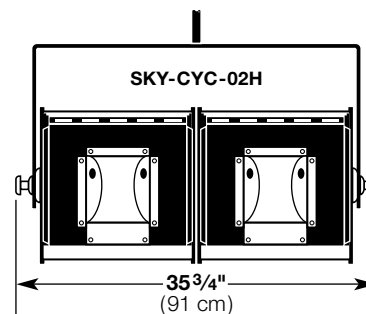

SKY-CYC

A lightweight, wide spread, luminaire designed to provide an even wash of light on cycloramas; the four light sky cyc, when mounted 8 feet from the cyc, 12 feet on center will typically provide better than 1.3 to 1 uniformity between luminaires with a minimum of 176 footcandles at the bottom of a 20' cyc. Available in many configurations, the SKY-CYC is ideally suited for use in theatres and television studios as a compact, lightweight means of lighting large cycloramas from above.

Features

- Lightweight
- Wide spacing — 12' O.C. typical
- Broad even distribution
- High efficiency reflector
- Multiple mounting configurations
- Safety screen(s) included
- U.L. and c.U.L. listed for 1500 watts

Specifications may vary from time of printing.

Hanging Weight – Approx. 12 lbs. (5.4 kg)

Hanging Weight – Approx. 37 lbs. (16.8 kg)

Hanging Weight – Approx. 22 lbs. (10.0 kg)

Hanging Weight – Approx. 28 lbs. (12.7 kg)