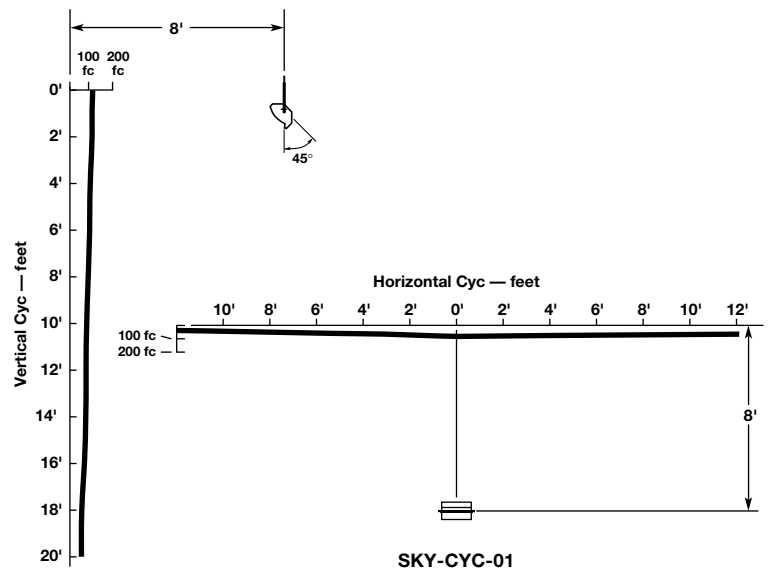

Specifications

HOUSING: Sheet aluminum and die-cast aluminum construction.

MATERIALS: Construction employs all corrosion-resistant hardware.

RATING: 120 volts AC/DC operation, 12.5/6.25 amps, 1500 watts maximum per section.

SOCKET: Recessed single contact, two provided per section. Toolless relamping.

CABLE: 36" Teflon leads encased in black fiberglass sleeving, one set of leads provided per section.

YOKE: 1/8" x 2" extruded aluminum channel with dual handles.

GANGING IRONS: Rigid flat steel with four handles.

REFLECTOR: Peened specular aluminum.

FINISH: Baked black enamel, electrostatic application.

SAFETY SCREEN: Stainless Steel, one provided with each section.

WEIGHT: Approx. 12 lbs. for SKY-CYC-01, approx. 22 lbs. SKY-CYC-02H, approx. 37 lbs. for SKY-CYC-02V, approx. 28 lbs. for SKY-CYC-03, and approx. 52 lbs. for SKY-CYC-04.

Accessories

Supplied with luminaire

510	Malleable Iron Pipe Clamp with 1 & 2 section units
510-HD	Heavy Duty Malleable Iron Pipe Clamp with 3 & 4 section units
SC	Safety Cable with Spring Clip

Additional Accessories

SC-CF	Color Frame

1500 Watt Cyc Light

SKY-CYC PERFORMANCE CHART WITH FDB LAMP				
Fixture Type	Candepower (Candela)	Beam Angle (Degrees)		Efficiency (%)
		H	V	
SKY-CYC-01	10,924	100°	105°	62.4

LAMP DATA							
Watts	ANSI Code	Finish	Color Temp (°K)	Lumens	Volts	Rated Life (Hours)	Correction Factor
1500	FDB	Clear	3200	41,200	120	400	1.0
1500	FGT	Frost	3200	40,200	120	400	—
1000	FFT	Clear	3200	26,400	120	400	.64
1000	FGV	Frost	3200	25,700	120	400	—