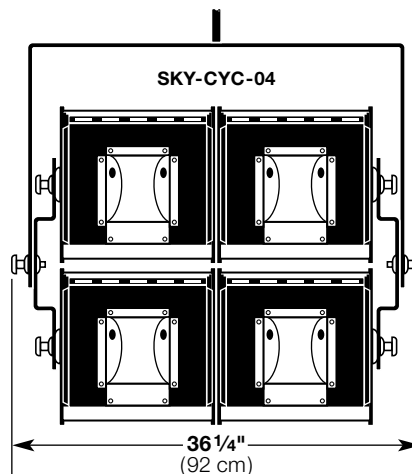

SKY-CYC

A lightweight, wide spread, luminaire designed to provide an even wash of light on cycloramas; the four light sky cyc, when mounted 8 feet from the cyc, 12 feet on center will typically provide better than 1.3 to 1 uniformity between luminaires with a minimum of 176 footcandles at the bottom of a 20' cyc. Available in many configurations, the SKY-CYC is ideally suited for use in theatres and television studios as a compact, lightweight means of lighting large cycloramas from above.

Features

- Lightweight
- Wide spacing — 12' O.C. typical
- Broad even distribution
- High efficiency reflector
- Multiple mounting configurations
- Safety screen(s) included
- U.L. and c.U.L. listed for 1500 watts

Specifications may vary from time of printing.

Hanging Weight – Approx. 12 lbs. (5.4 kg)

Hanging Weight – Approx. 37 lbs. (16.8 kg)

Hanging Weight – Approx. 22 lbs. (10.0 kg)

Hanging Weight – Approx. 28 lbs. (12.7 kg)