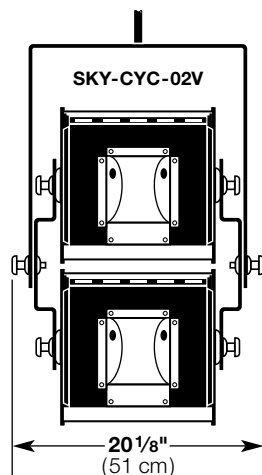

Features

- Lightweight
- Wide spacing — 12' O.C. typical
- Broad even distribution
- High efficiency reflector
- Multiple mounting configurations
- Safety screen(s) included
- U.L. and c.U.L. listed for 1500 watts

Specifications may vary from time of printing.

Hanging Weight – Approx. 12 lbs. (5.4 kg)

Hanging Weight – Approx. 37 lbs. (16.8 kg)

Hanging Weight – Approx. 22 lbs. (10.0 kg)

Hanging Weight – Approx. 28 lbs. (12.7 kg)