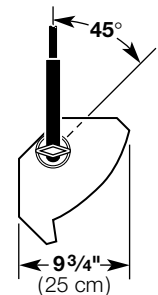

Features

- Lightweight
- Wide spacing — 12' O.C. typical
- Broad even distribution
- High efficiency reflector
- Multiple mounting configurations
- Safety screen(s) included
- U.L. and c.U.L. listed for 1500 watts

Specifications may vary from time of printing.

Hanging Weight – Approx. 12 lbs. (5.4 kg)

Hanging Weight – Approx. 37 lbs. (16.8 kg)

Hanging Weight – Approx. 22 lbs. (10.0 kg)

Hanging Weight – Approx. 28 lbs. (12.7 kg)