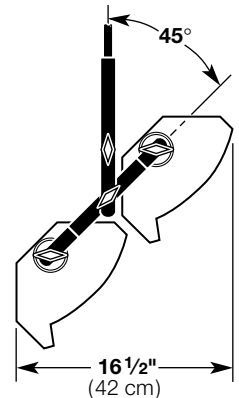

ALTMAN

THE QUALITY OF LIGHT

Altman Stage Lighting Company, Inc.

57 Alexander Street, Yonkers, NY 10701

914-476-7987

212-569-7777

FAX: 914-963-7304